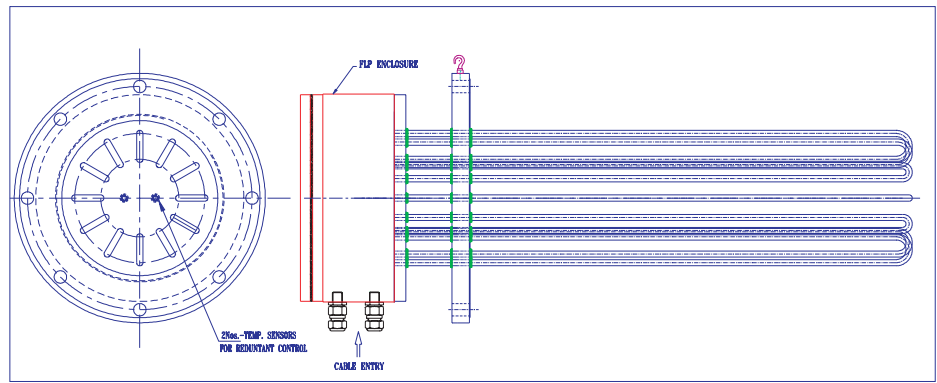

FLP HEATERS AND FLP TEMPERATURE CONTROLS

FLP HEATERS

BELIGA make flame proof electrical heaters comprises a large range of immersion heaters and air heaters suitable for use in hazardous area, which are custom built to meet customer requirement